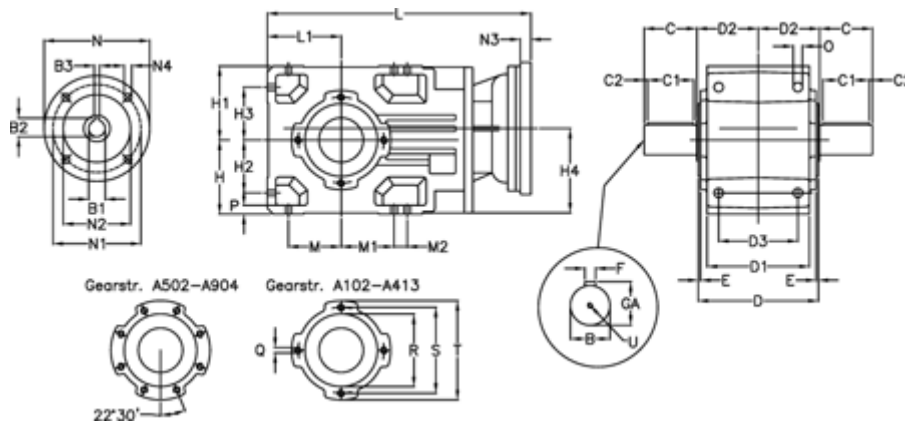

Article number: 296003520182225
 Description: Bevel helical gearbox
 A353UD-201,8-P71B5

Measures

B = 40	D1 = 166	H1 = 100	M2 = 11	Q = M10x17
B1 = 14	D2 = 89	H2 = 73.0	N = 160	R = 110
B2 = 16.3	D3 = 135	H3 = 73.0	N1 = 130	S = 130
B3 = 5	Description = A353 UD-xx P71 B5	H4 = 114.0	N2 = 110	T = 150
C = 70	E = 3.5	L = 417.0	N3 = 5	U = M12x28
C1 = 60	F = 12	L1 = 100	N4 = M8x16	
C2 = 5.0	GA = 43.0	M = 73.0	O = 12.0	
D = 173	H = 100	M1 = 73.0	P = 11	